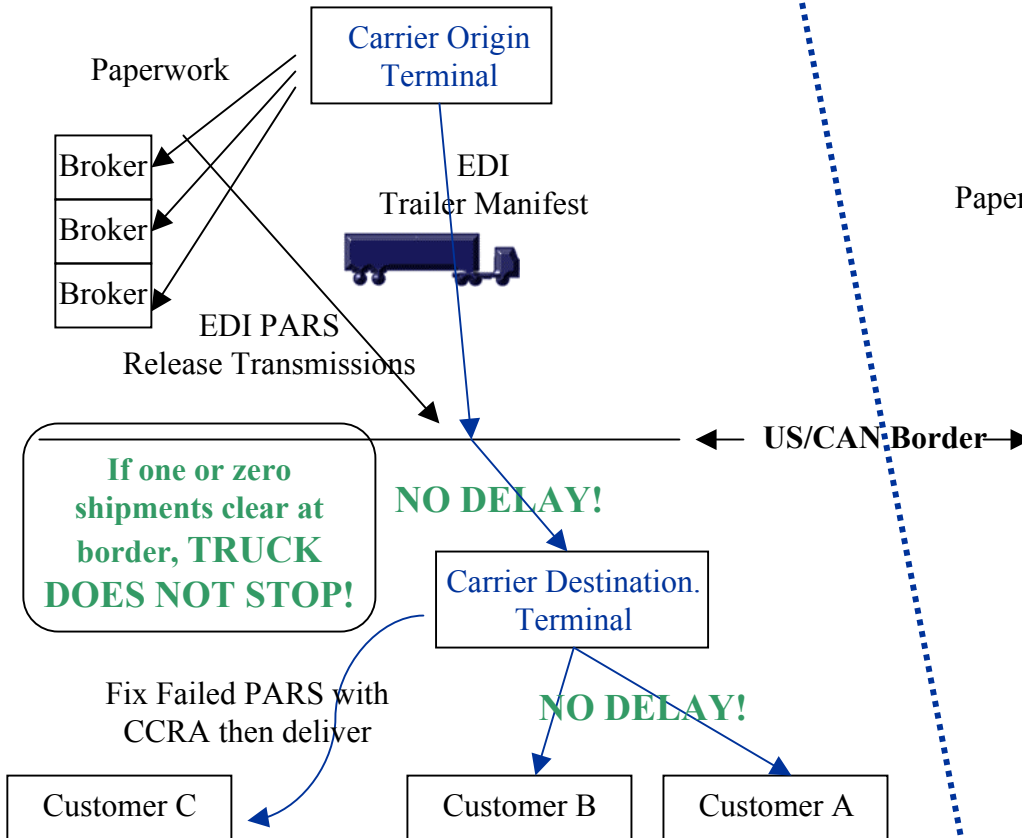

Hercules Forwarding Inc.

NEW CSA EDI PARS

OLD PARS

What Hercules Drivers Use When Crossing The Border Into Canada

HERCULES – CSA APPROVED CARRIER

LEAD SHEET

Date: 2/4/02

Trlr: HRCF 2881-2869

00547

EDI Service Option

5257-XXXXXX

Transport Document Number

CSA Importer #1

CSA Importer #2

(additional bar-codes, for each importer on trailer)

☞ This is an example of a CSA Lead Sheet which our drivers present at the border as part of the CSA EDI Border Process

☞ There are benefits to non-CSA Importers using a CSA EDI Carrier

☞ Hercules can carry CSA and non-CSA goods on the same trailer

☞ Hercules has operated CSA EDI since February 2002

herculesfreight.com

The Strength To Carry Your Reputation™