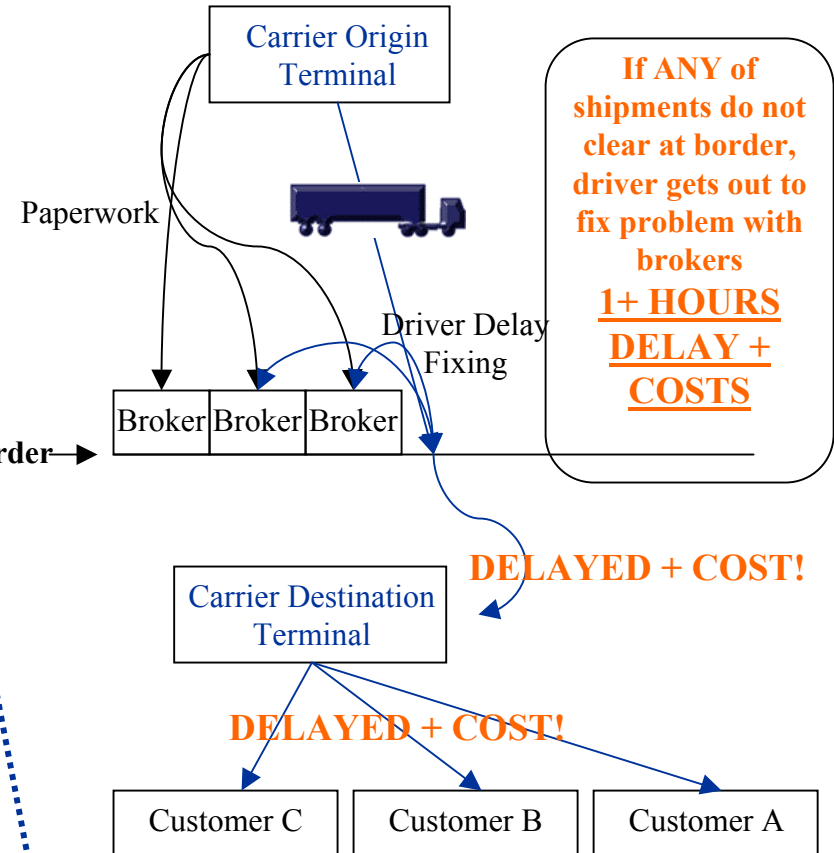

Hercules Forwarding Inc.

NEW CSA EDI PARS

OLD PARS

What Hercules Drivers Use When Crossing The Border Into Canada

HERCULES – CSA APPROVED CARRIER

LEAD SHEET

Date: 2/4/02

Trlr: HRCF 2881-2869

00547

EDI Service Option

5257-XXXXXX

Transport Document Number

CSA Importer #1

CSA Importer #2

(additional bar-codes, for each importer on trailer)

☞ This is an example of a CSA Lead Sheet which our drivers present at the border as part of the CSA EDI Border Process